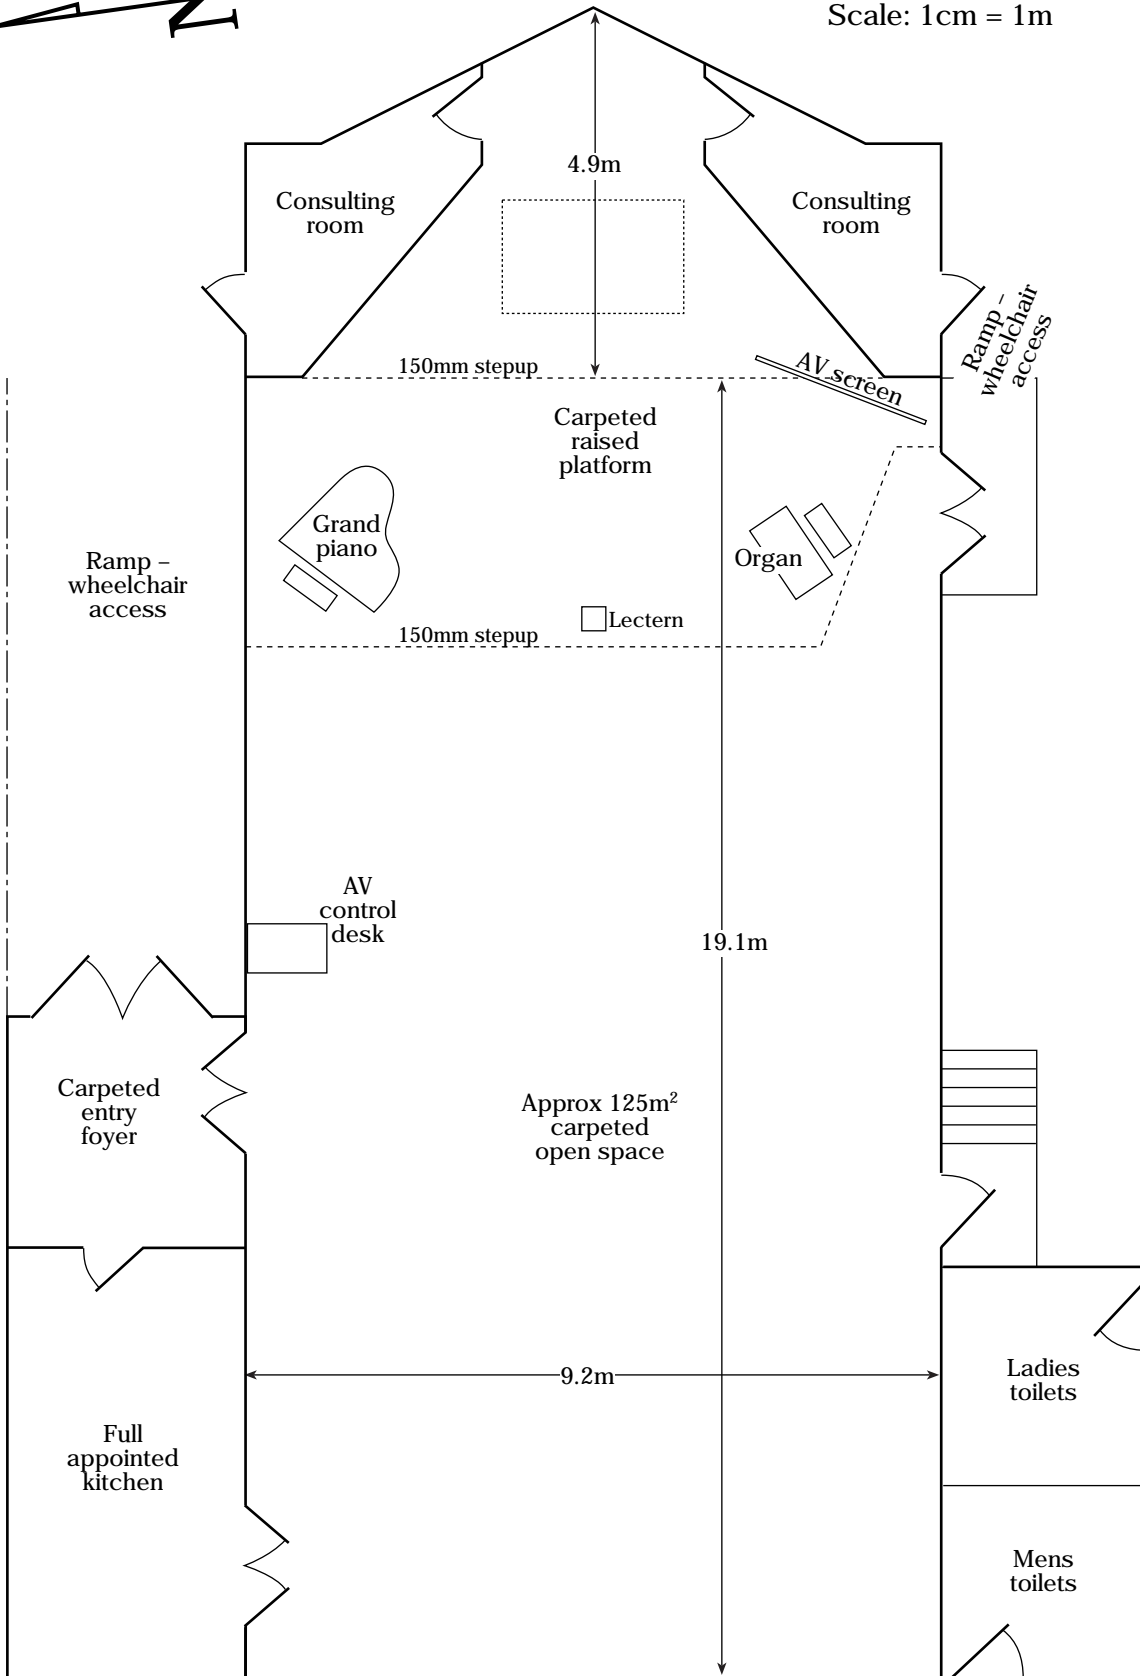

4 Renown Street, Burwood

Melways Ref. 61:D6

Scale: 1cm = 1m

Driveway and carpark access

Carpark for approx. 30 vehicles